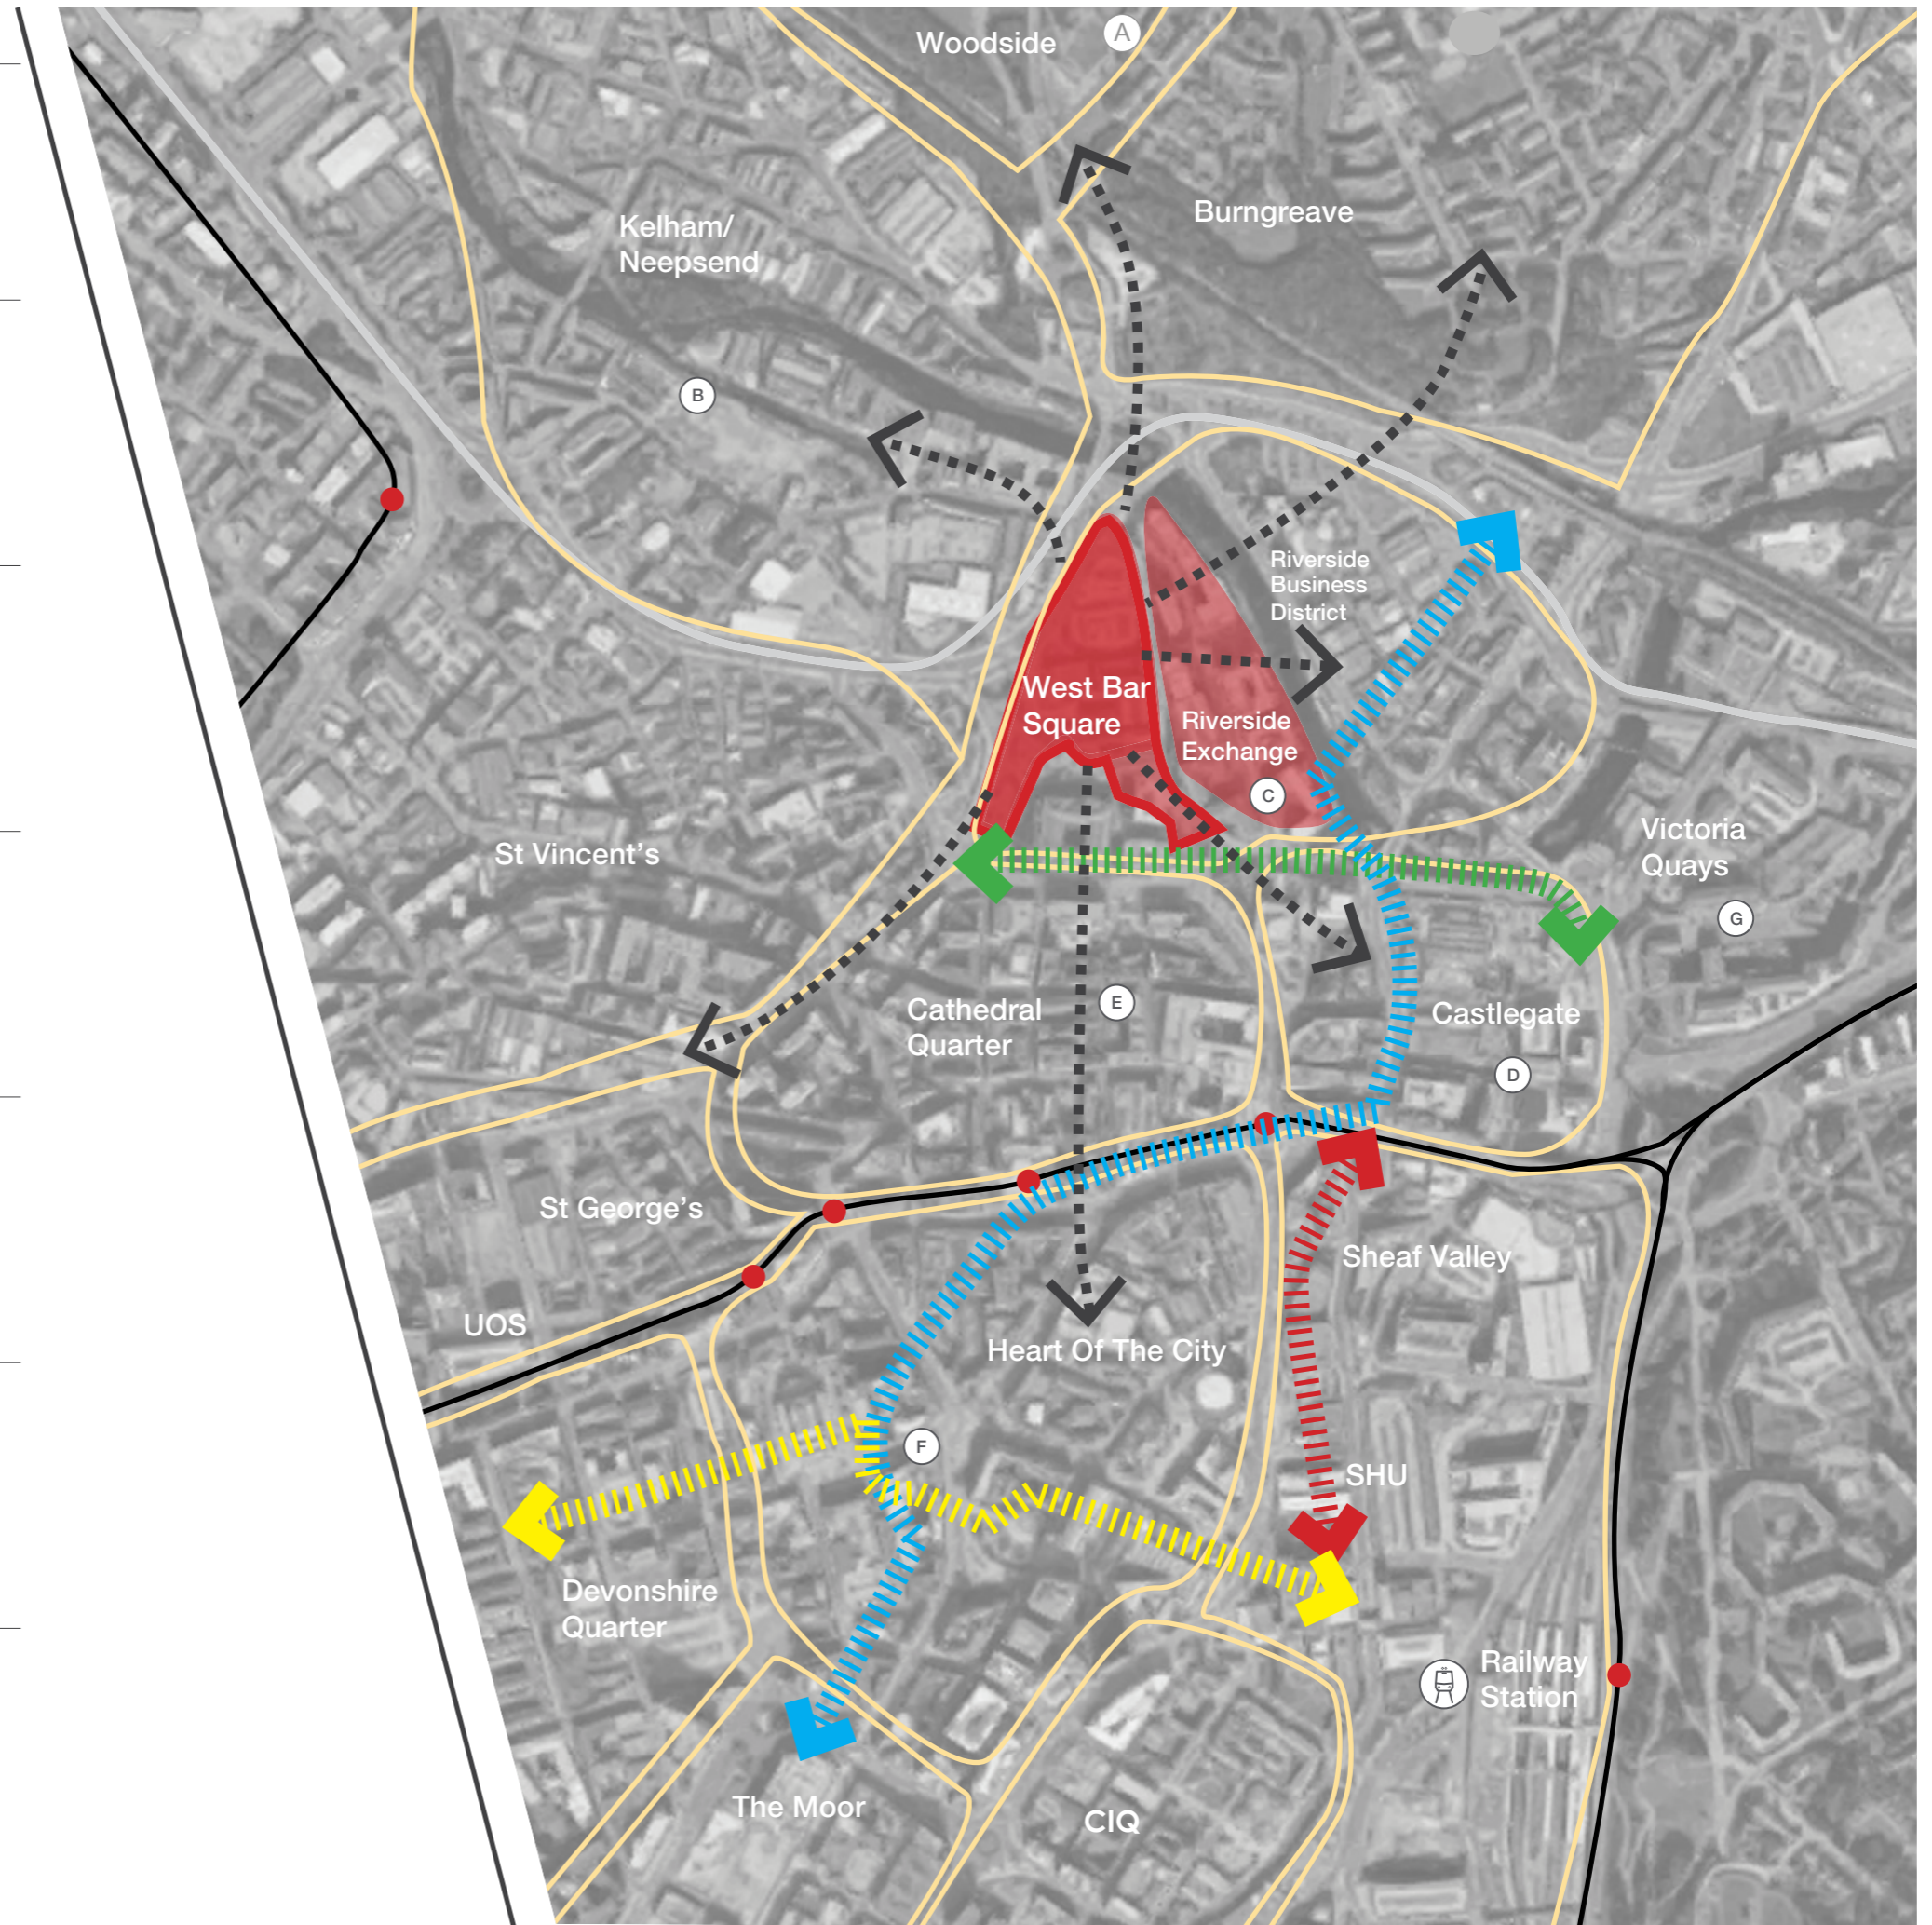

West Bar Square

City Context

A. Pye Bank School

B. Little Kelham

C. Riverside Exchange

D. Castlegate

E. Paradise Square

F. Peace Gardens

G. Canal Basin/Victoria Quays

Page 299

-  Gold Route
-  Steel Route
-  G2G
-  Knowledge Gateway
-  Tram Stop
-  Inner Relief Road

- A - Pye Bank School
- B - Little Kelham
- C - Riverside Exchange
- D - Castlegate
- E - Paradise Square
- F - Town Hall/ Peace Garden
- G - Canal Basin / Victoria Quays

Plan iii Riverside Business District