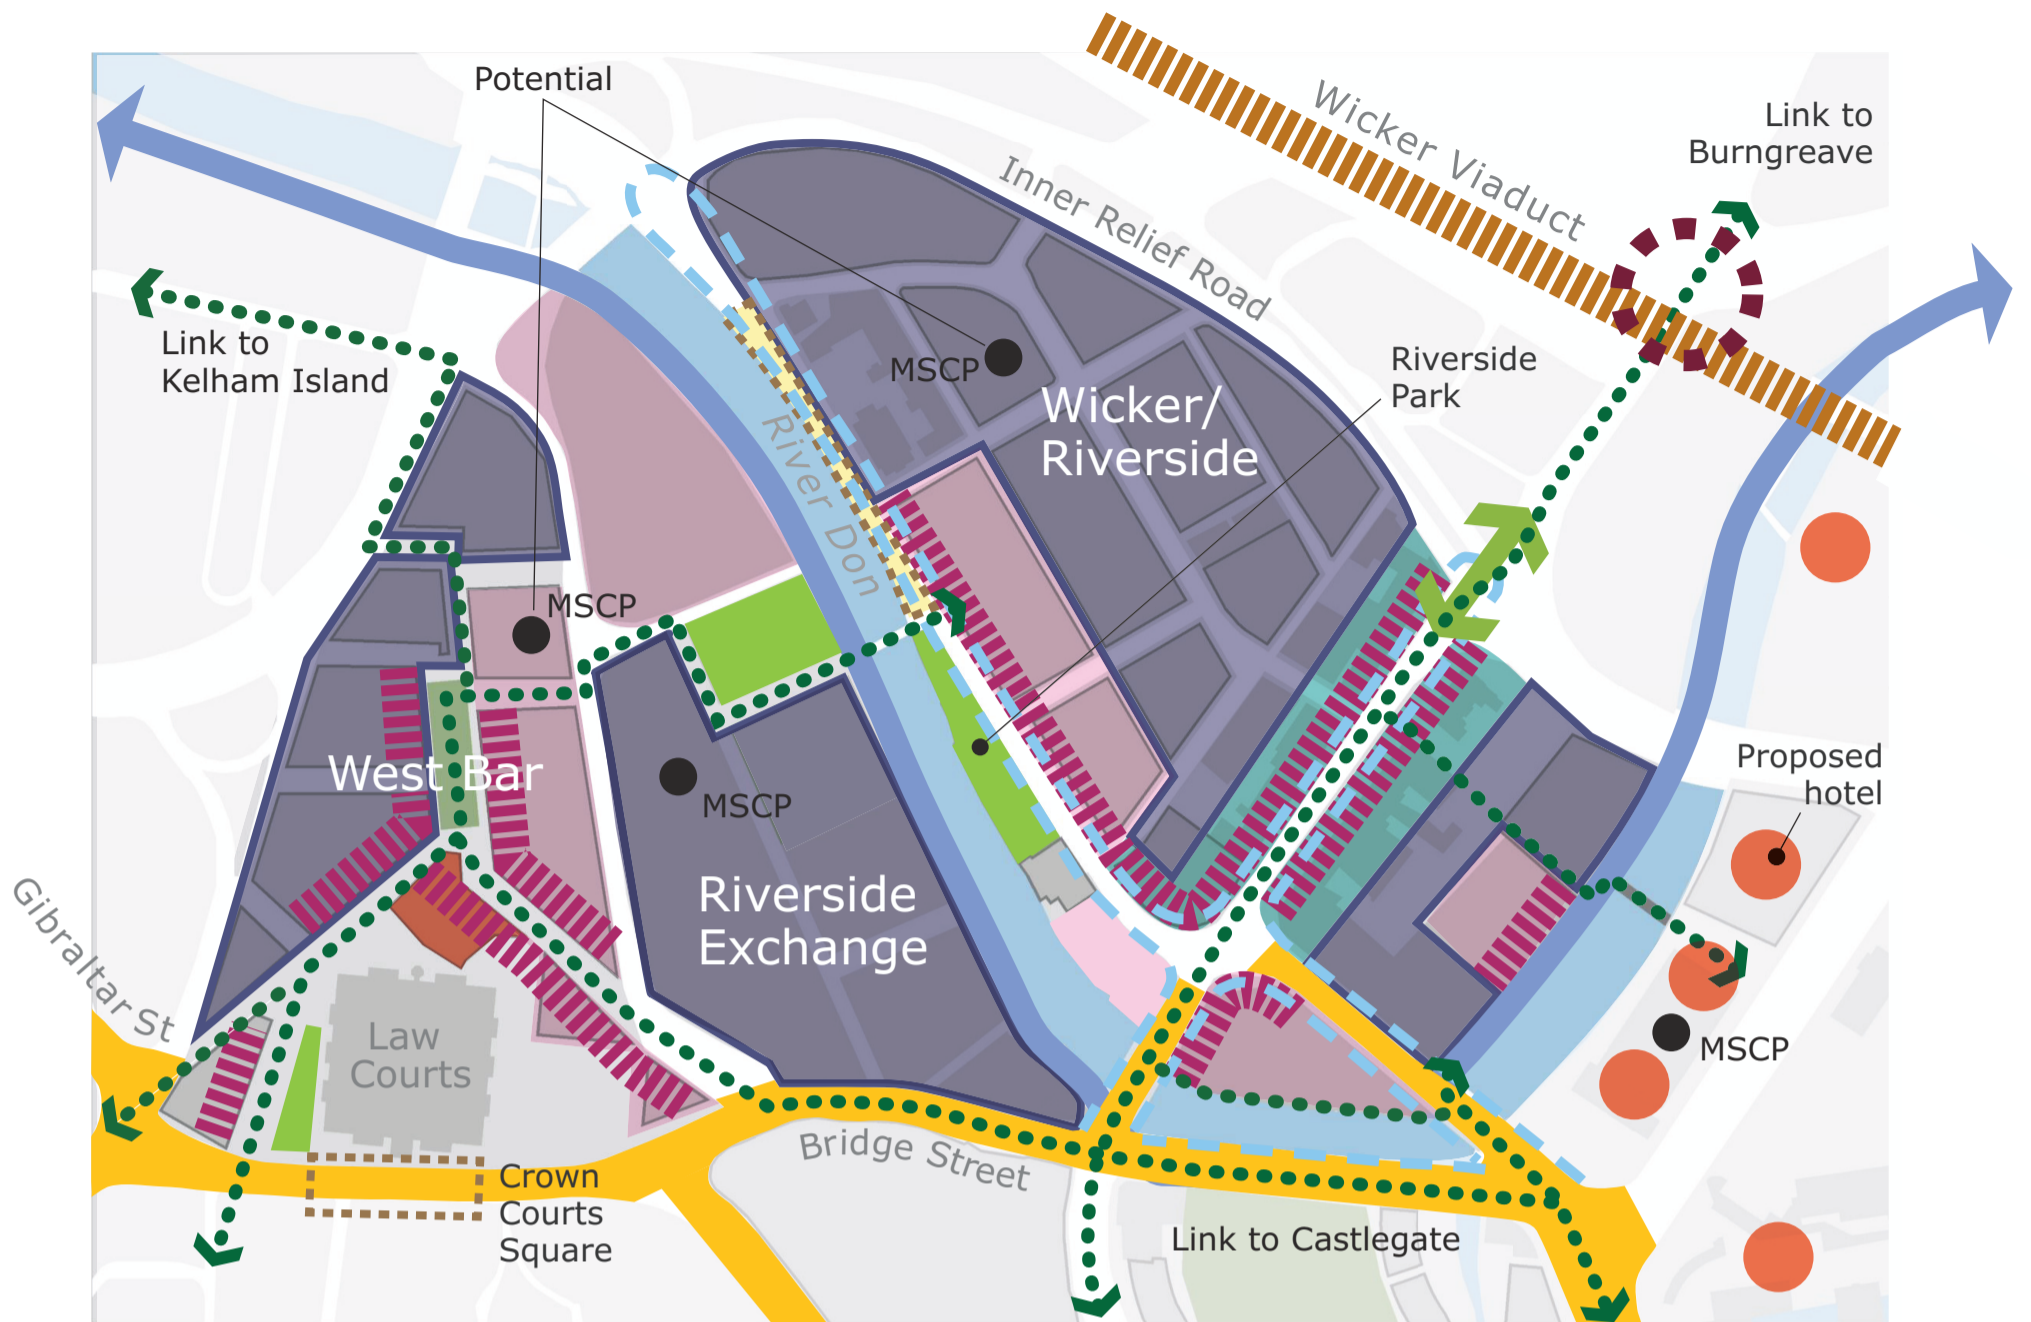

West Bar Square

City Context

A. Pye Bank School

B. Little Kelham

C. Riverside Exchange

D. Castlegate

E. Paradise Square

F. Peace Gardens

G. Canal Basin/Victoria Quays

Page 299

-  Gold Route
-  Steel Route
-  G2G
-  Knowledge Gateway
-  Tram Stop
-  Inner Relief Road

- A - Pye Bank School
- B - Little Kelham
- C - Riverside Exchange
- D - Castlegate
- E - Paradise Square
- F - Town Hall/ Peace Garden
- G - Canal Basin / Victoria Quays

Plan iii Riverside Business District